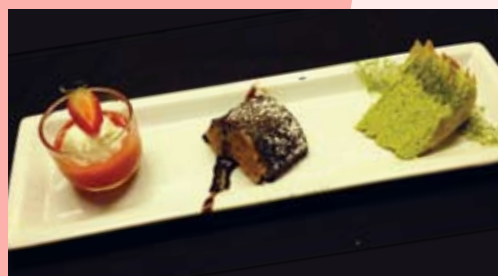

## **SHOCHU** Japanese Vodka **COCKTAILS \$3**

White Peach / Grape / Green Apple /  
Yuzu / Lemon / Grapefruit / Cranberry /  
Orange / Oolong Tea / Green Tea

**Strawberry Dream \$4**

**Shochu Mojito \$3**

## **DESSERT SAMPLER \$7**

Chocolate Lava Cake

Vanilla Ice Cream

Green Tea Mille Crêpe